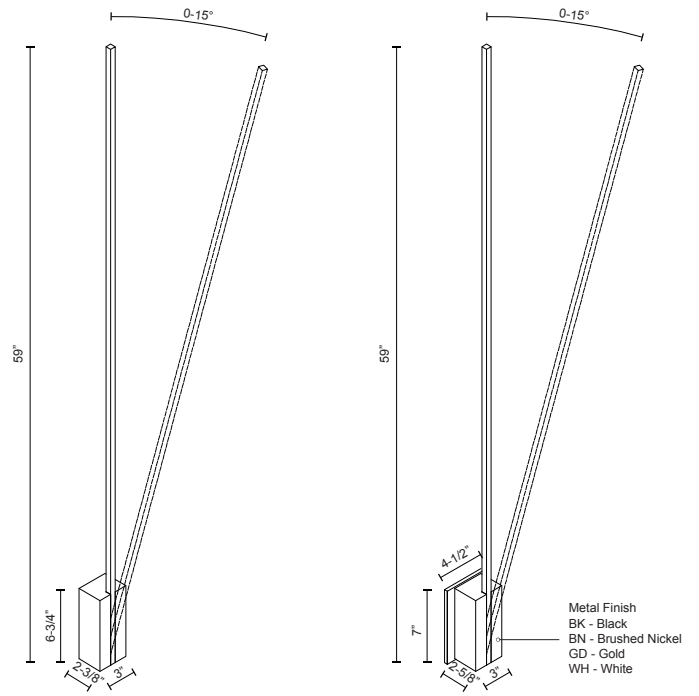

# LEVER WS13760

WALL

PROJECT

WS13760-BN  
Brushed Nickel

WS13760-WH  
White

WS13760-BK  
Black

WS13760-GD  
Gold

## SPECIFICATION DETAILS

\* For custom options, consult factory for details.

<b>Fixture Dimensions</b>	W4-1/2" x H59" x E2-5/8"
<b>Light Source</b>	LED
<b>Wattage</b>	23W
<b>Total Lumens</b>	1890lm
<b>Delivered Lumens</b>	BK-539lm; BN-906lm; GD-743lm; WH-1073lm;
<b>Voltage</b>	120V
<b>Color Temperature</b>	3000K
<b>CRI (Ra)</b>	>90
<b>Optional Color Temps</b>	2700K - 5000K Available, Minimum Order Quantities Apply
<b>LED Rated Life</b>	50,000 hours
<b>Dimming</b>	100% - 10%, TRIAC or ELV Dimmer (Not Included)
<b>Diffuser Details</b>	White Acrylic Diffuser
<b>Location</b>	Dry
<b>Warranty</b>	5 Years
<b>Canopy Dimensions</b>	W4-1/2"x H7"x E3/8"

## DESCRIPTION

An elongated illuminated line cantilevers up and outward from the precision machined rectilinear wall mount. Oversized to dramatic effect the substantial length of the LEVER arm is juxtaposed by the fine diminutive scale of the square profile. The design of the housing indicates the function, the angle of linear repose may be adjusted by the user while also modifying the spread of light.